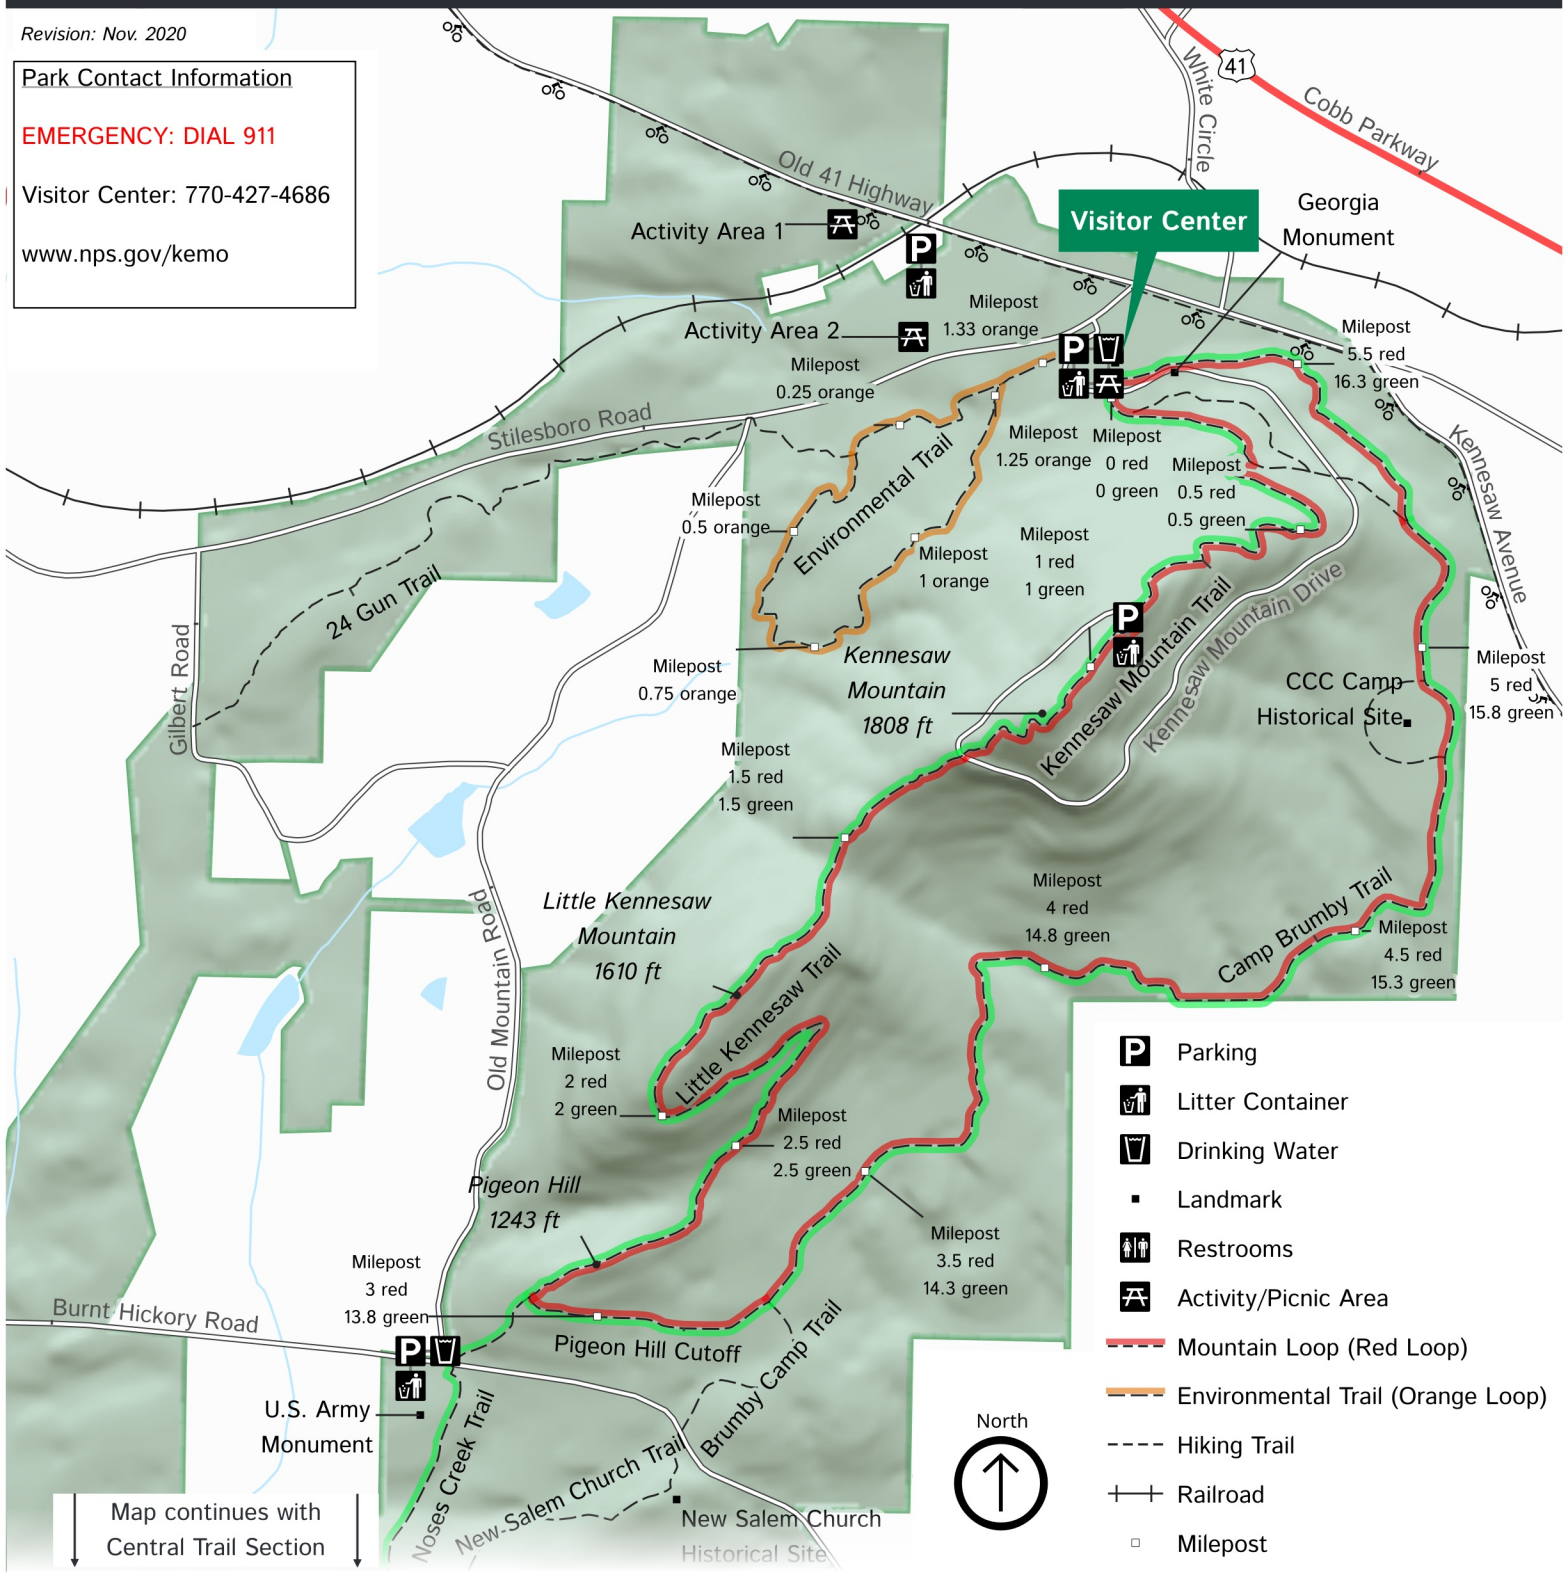

Revision: Nov. 2020

Park Contact Information

EMERGENCY: DIAL 911

Visitor Center: 770-427-4686

www.nps.gov/kemo

Map continues with Central Trail Section

Trail	Distance
Mountain (Red) Loop	5.8 mi
Enviromental (Orange) Loop	1.33 mi
24 Gun Trail	1.15 mi
Kennesaw Mountain Drive (One Way)	1.52 mi
Green Loop	16.6 mi